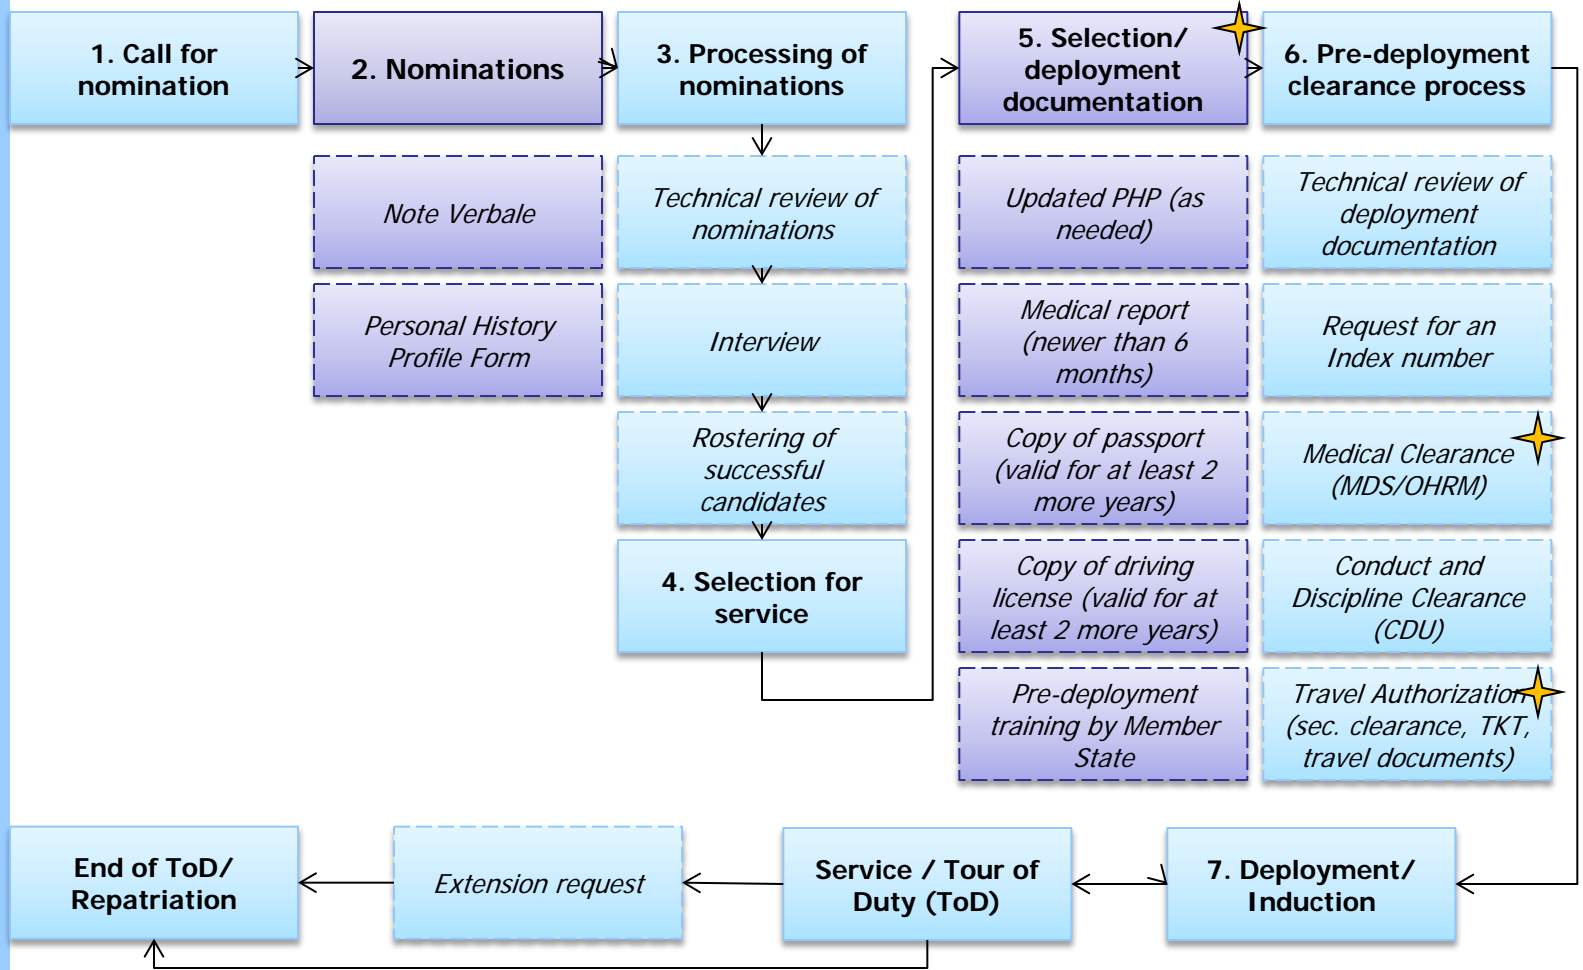

# Overview of GPP Process

## Deployment timeframe:

-1 month from selection (formal);  
-2 months from receipt of deployment documents (de facto).